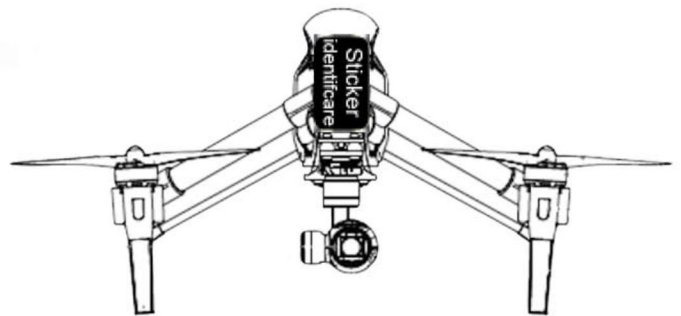

VEDERE DE SUS

VEDERE LATERALA

Designed by			Scale:	Drawing No. 1	Sheet of
Drawn by					
Checked by					
Approved by			Netto:		
			Drawing Size:	Description	
			Date: 06.10.2015	Pozitionare Insemne de identificare drona	