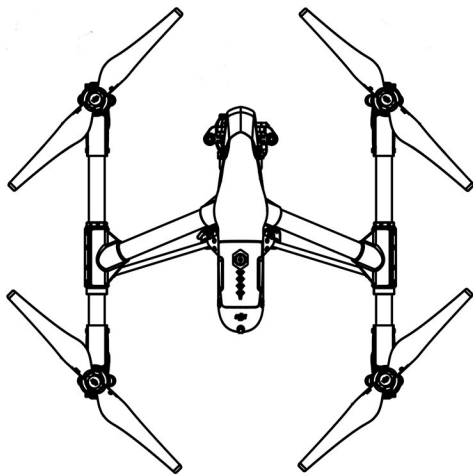

VEDERE DE SUS

VEDERE LATERALA

Designed by			Scale:	Drawing No. 1	Sheet of
Drawn by					
Checked by					
Approved by			Netto:		
			Drawing Size:	Description	
			Date: 06.10.2015	Pozitionare Insemne de identificare drona	