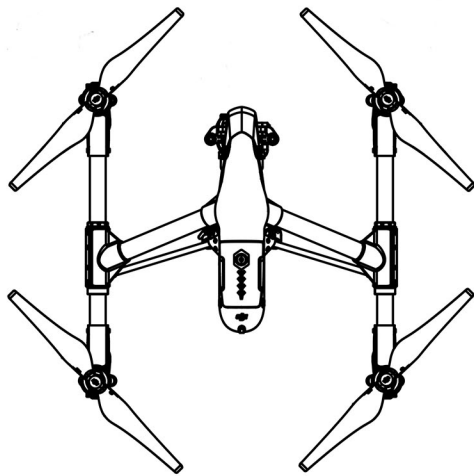

VEDERE DE SUS

VEDERE LATERALA

Designed by			Scale:	Drawing No. 1	Sheet of
Drawn by					
Checked by					
Approved by			Netto:		
			Drawing Size:	Description	
			Date: 06.10.2015	Pozitionare Insemne de identificare drona	