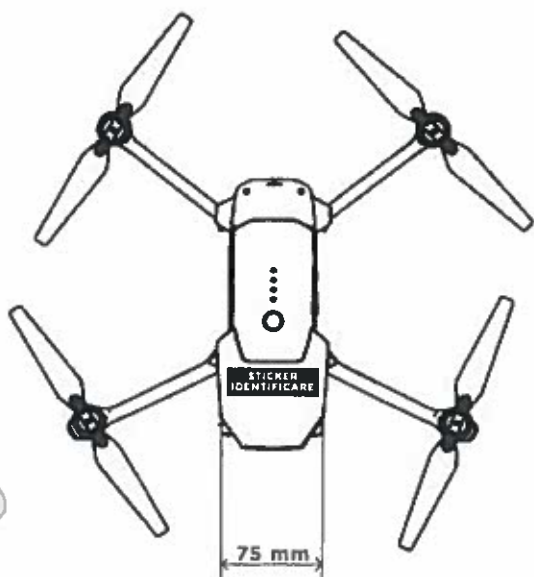

VEDERE DE SUS

VEDERE FRONTALA

VEDERE LATERAL-DREAPTA

VEDERE LATERAL-STANGA

Designed by		Scale:	Drawing No. 1	Sheet of
Drawn by				
Checked by				
Approved by		Netto:		
		Drawing Size:	Description	
		Date: 25.01.2017	Pozitionare Insemne de identificare drona	